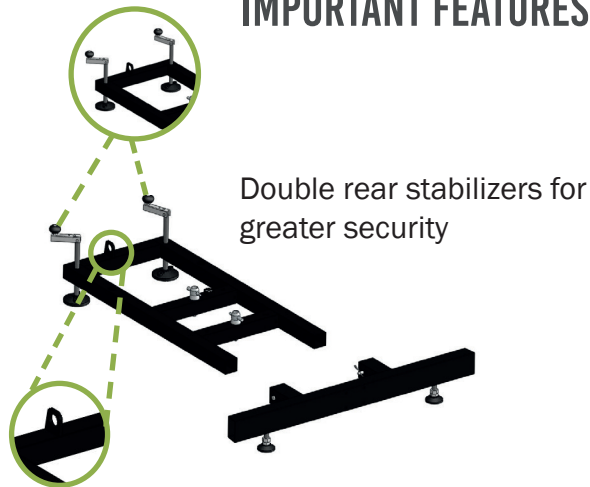

GREAT PRODUCTS - BETTER DETAILS

HINGED BASE CONNECTOR FOR CURVED SCREENS UP TO 15°*

* 0° - 2,5° - 5° - 7,5° - 10° - 12,5° - 15°

FOLLOW THE LINE FOR IMPORTANT INFO

MODULAR SCREEN

CURVED SCREEN

FENIX STAGE, S.L.U.

The latests advances in design and safety!

COMPATIBLE with all kind of LED screens

IMPORTANT FEATURES

ACCESSORIES

ADAPT IT TO YOUR NEEDS

4719-FLES: Hinged profile connector

0° - 2.5° - 5° - 7.5° - 10° - 12.5° - 15°