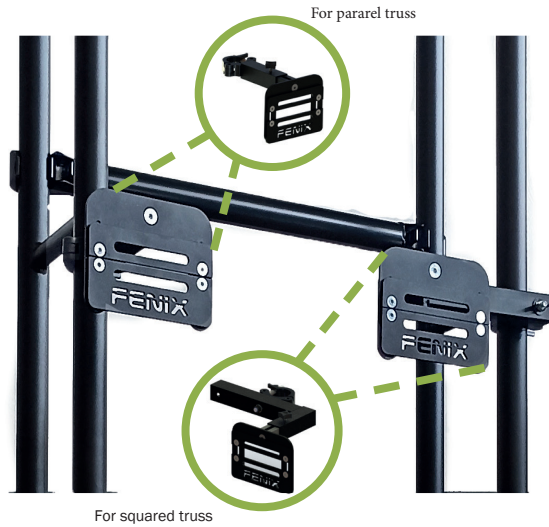

GREAT PRODUCTS - BETTER DETAILS

HINGED BASE CONNECTOR FOR CURVED SCREENS UP TO 15°*

* 0° - 2,5° - 5° - 7,5° - 10° - 12,5° - 15°

FOLLOW THE LINE FOR IMPORTANT INFO

MODULAR SCREEN

CURVED SCREEN

FENIX STAGE, S.L.U.

The latests advances in design and safety!

COMPATIBLE with all kind of LED screens

IMPORTANT FEATURES

ACCESSORIES

ADAPT IT TO YOUR NEEDS

4719-FLES: Hinged profile connector

0° - 2.5° - 5° - 7.5° - 10° - 12.5° - 15°

APPLICATIONS

Designed for big installations with small details accuracy

CREATE YOUR OWN CONFIGURATION

CHOOSE YOUR OWN CONFIGURATION!

NAME	DESCRIPTION
FLES-22	FLES configuration for 2m wide by 2m high
FLES-23	FLES configuration for 2m wide by 3m high
FLES-24	FLES configuration for 2m wide by 4m high
FLES-25	FLES configuration for 2m wide by 5m high
FLES-26	FLES configuration for 2m wide by 6m high
FLES-32	FLES configuration for 3m wide by 2m high
FLES-33	FLES configuration for 3m wide by 3m high
FLES-34	FLES configuration for 3m wide by 4m high
FLES-35	FLES configuration for 3m wide by 5m high
FLES-36	FLES configuration for 3m wide by 6m high
FLES-42	FLES configuration for 4m wide by 2m high
FLES-43	FLES configuration for 4m wide by 3m high
FLES-44	FLES configuration for 4m wide by 4m high
FLES-45	FLES configuration for 4m wide by 5m high
FLES-46	FLES configuration for 4m wide by 6m high
FLES-52	FLES configuration for 5m wide by 2m high
FLES-53	FLES configuration for 5m wide by 3m high
FLES-54	FLES configuration for 5m wide by 4m high
FLES-55	FLES configuration for 5m wide by 5m high
FLES-56	FLES configuration for 5m wide by 6m high
FLES-62	FLES configuration for 6m wide by 2m high
FLES-63	FLES configuration for 6m wide by 3m high
FLES-64	FLES configuration for 6m wide by 4m high
FLES-65	FLES configuration for 6m wide by 5m high
FLES-66	FLES configuration for 6m wide by 6m high