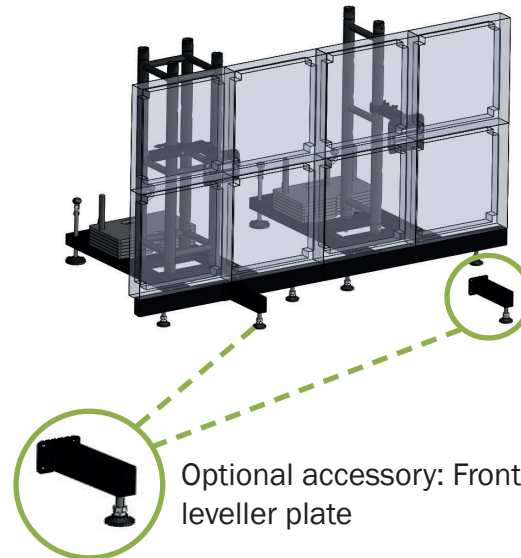

The latests advances in design and safety!

COMPATIBLE with all kind of LED screens

IMPORTANT FEATURES

ACCESSORIES

ADAPT IT TO YOUR NEEDS

4719-FLES: Hinged profile connector

0° - 2.5° - 5° - 7.5° - 10° - 12.5° - 15°

APPLICATIONS

Designed for big installations with small details accuracy

CREATE YOUR OWN CONFIGURATION

CHOOSE YOUR OWN CONFIGURATION!

NAME	DESCRIPTION
FLES-22	FLES configuration for 2m wide by 2m high
FLES-23	FLES configuration for 2m wide by 3m high
FLES-24	FLES configuration for 2m wide by 4m high
FLES-25	FLES configuration for 2m wide by 5m high
FLES-26	FLES configuration for 2m wide by 6m high
FLES-32	FLES configuration for 3m wide by 2m high
FLES-33	FLES configuration for 3m wide by 3m high
FLES-34	FLES configuration for 3m wide by 4m high
FLES-35	FLES configuration for 3m wide by 5m high
FLES-36	FLES configuration for 3m wide by 6m high
FLES-42	FLES configuration for 4m wide by 2m high
FLES-43	FLES configuration for 4m wide by 3m high
FLES-44	FLES configuration for 4m wide by 4m high
FLES-45	FLES configuration for 4m wide by 5m high
FLES-46	FLES configuration for 4m wide by 6m high
FLES-52	FLES configuration for 5m wide by 2m high
FLES-53	FLES configuration for 5m wide by 3m high
FLES-54	FLES configuration for 5m wide by 4m high
FLES-55	FLES configuration for 5m wide by 5m high
FLES-56	FLES configuration for 5m wide by 6m high
FLES-62	FLES configuration for 6m wide by 2m high
FLES-63	FLES configuration for 6m wide by 3m high
FLES-64	FLES configuration for 6m wide by 4m high
FLES-65	FLES configuration for 6m wide by 5m high
FLES-66	FLES configuration for 6m wide by 6m high