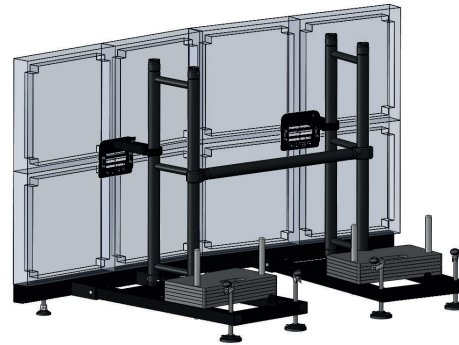

GREAT PRODUCTS - BETTER DETAILS

HINGED BASE CONNECTOR FOR CURVED SCREENS UP TO 15°*

* 0° - 2,5° - 5° - 7,5° - 10° - 12,5° - 15°

FOLLOW THE LINE FOR IMPORTANT INFO

MODULAR SCREEN

CURVED SCREEN

FENIX STAGE, S.L.U.

The latests advances in design and safety!

COMPATIBLE with all kind of LED screens

IMPORTANT FEATURES

ACCESSORIES

ADAPT IT TO YOUR NEEDS

4719-FLES: Hinged profile connector

0° - 2.5° - 5° - 7.5° - 10° - 12.5° - 15°

APPLICATIONS

Designed for big installations with small details accuracy

CREATE YOUR OWN CONFIGURATION

CHOOSE YOUR OWN CONFIGURATION!

NAME	DESCRIPTION
FLES-22	FLES configuration for 2m wide by 2m high
FLES-23	FLES configuration for 2m wide by 3m high
FLES-24	FLES configuration for 2m wide by 4m high
FLES-25	FLES configuration for 2m wide by 5m high
FLES-26	FLES configuration for 2m wide by 6m high
FLES-32	FLES configuration for 3m wide by 2m high
FLES-33	FLES configuration for 3m wide by 3m high
FLES-34	FLES configuration for 3m wide by 4m high
FLES-35	FLES configuration for 3m wide by 5m high
FLES-36	FLES configuration for 3m wide by 6m high
FLES-42	FLES configuration for 4m wide by 2m high
FLES-43	FLES configuration for 4m wide by 3m high
FLES-44	FLES configuration for 4m wide by 4m high
FLES-45	FLES configuration for 4m wide by 5m high
FLES-46	FLES configuration for 4m wide by 6m high
FLES-52	FLES configuration for 5m wide by 2m high
FLES-53	FLES configuration for 5m wide by 3m high
FLES-54	FLES configuration for 5m wide by 4m high
FLES-55	FLES configuration for 5m wide by 5m high
FLES-56	FLES configuration for 5m wide by 6m high
FLES-62	FLES configuration for 6m wide by 2m high
FLES-63	FLES configuration for 6m wide by 3m high
FLES-64	FLES configuration for 6m wide by 4m high
FLES-65	FLES configuration for 6m wide by 5m high
FLES-66	FLES configuration for 6m wide by 6m high