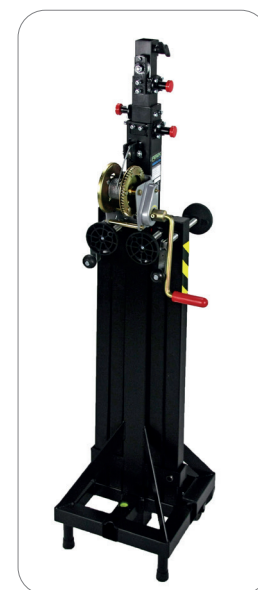

Síguenos en: / Follow us on: