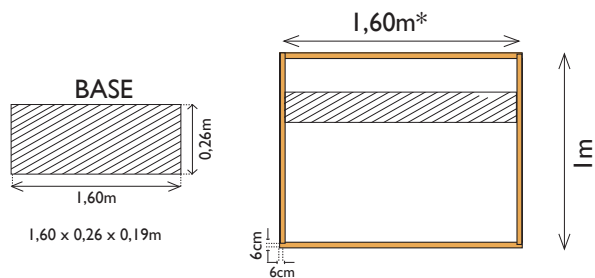

## Modo de transporte / Transport method

24 pcs. (Horizontal)  
Special Pallet  
(1 x 1,60 x 1,30m)

\*Dimensions due to NEMESIS cartoon box