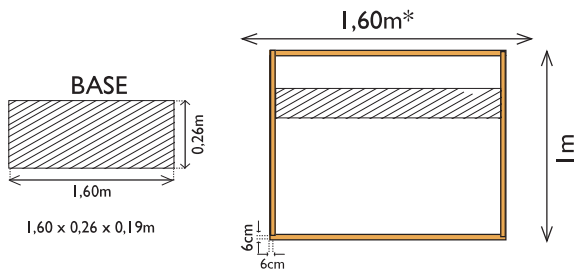

## Modo de transporte / Transport method

24 pcs. (Horizontal)  
Special Pallet  
(1 x 1,60 x 1,30m)

\*Dimensions due to NEMESIS cartoon box