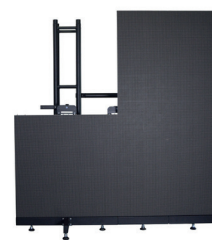

FLES CONFIGURATIONS

FENIX LED SCREEN SUPPORT

CHOOSE YOUR OWN CONFIGURATION

NAME	DESCRIPTION
FLES-22	FLES configuration for 2m wide by 2m high
FLES-23	FLES configuration for 2m wide by 3m high
FLES-24	FLES configuration for 2m wide by 4m high
FLES-25	FLES configuration for 2m wide by 5m high
FLES-26	FLES configuration for 2m wide by 6m high
FLES-32	FLES configuration for 3m wide by 2m high
FLES-33	FLES configuration for 3m wide by 3m high
FLES-34	FLES configuration for 3m wide by 4m high
FLES-35	FLES configuration for 3m wide by 5m high
FLES-36	FLES configuration for 3m wide by 6m high
FLES-42	FLES configuration for 4m wide by 2m high
FLES-43	FLES configuration for 4m wide by 3m high
FLES-44	FLES configuration for 4m wide by 4m high
FLES-45	FLES configuration for 4m wide by 5m high
FLES-46	FLES configuration for 4m wide by 6m high
FLES-52	FLES configuration for 5m wide by 2m high
FLES-53	FLES configuration for 5m wide by 3m high
FLES-54	FLES configuration for 5m wide by 4m high
FLES-55	FLES configuration for 5m wide by 5m high
FLES-56	FLES configuration for 5m wide by 6m high
FLES-62	FLES configuration for 6m wide by 2m high
FLES-63	FLES configuration for 6m wide by 3m high
FLES-64	FLES configuration for 6m wide by 4m high
FLES-65	FLES configuration for 6m wide by 5m high
FLES-66	FLES configuration for 6m wide by 6m high

For other configurations please contact export@fenixstage.com

Maximum height 6m

Request your quotation with no commitment

FENIX Stage, S.L.U

Avda. de los Trabajadores, 24 - Horno de Alcedo - 46026 - Valencia (España)