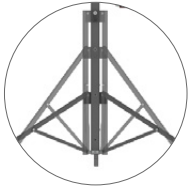

NEW LIFTING TOWERS

NEMESIS

SERIES

Its legs can be opened in **3 positions** depending on the needs of elevation and working area.

It allows to connect any accessory with tube diameter 28-35mm without the need of adaptors.

Long-life stainless safety pins.

It has a special adjustment system that allows a smooth rise of the different sections avoiding the oscillation between the bars.

FENIX
WWW.FENIXSTAGE.COM

FENIX STAGE, S.L.

Uses:

- Small applications for rising sound systems, lighting and truss.

Features:

- Its legs can be opened in **3 positions** depending on the needs of elevation and working area.
- It has a **special adjustment system** that allows a smooth rise of the different sections avoiding the oscillation between the bars.
- **Long life** stainless safety pins.
- It allows to connect any accessory with **tube diameter 28-35mm** without the need of adaptors.

Made of steel
Available colour: Black

Maximum height	4m
Maximum load	110kg
Minimum height	1,55m
Working area	1,18x1,39m
Weight	17,5kg

NEMESIS PRO

Made of steel
Available colour: Black
Includes an extension bar of 0,60m, which increases the height of the tower to 3,80m.